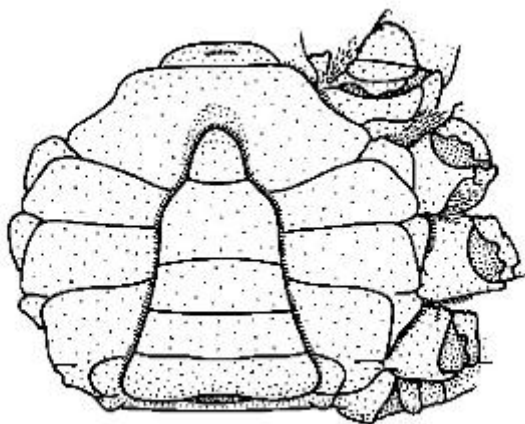

Japanese Shore Crab  
Mottled Shore Crab  
Four-Toothed Shore Crab

---

**References**

Poore, G.C.B. 2004. *Marine decapod Crustacea of southern Australia. A guide to identification (with chapter on Stomatopoda by Shane Ahyong)*. CSIRO Publishing: Melbourne. 574 pp.

## Diagnostic Images

### carapace

**Caption:** Drawing showing carapace shape

**Source:** Graham Miledge (artist),  
Museum Victoria

## Tail

**Caption:** Drawing of the thoracic sternum of *Cyclograpsus granulatus*

**Source:** Graham Miledge (artist),  
Museum Victoria