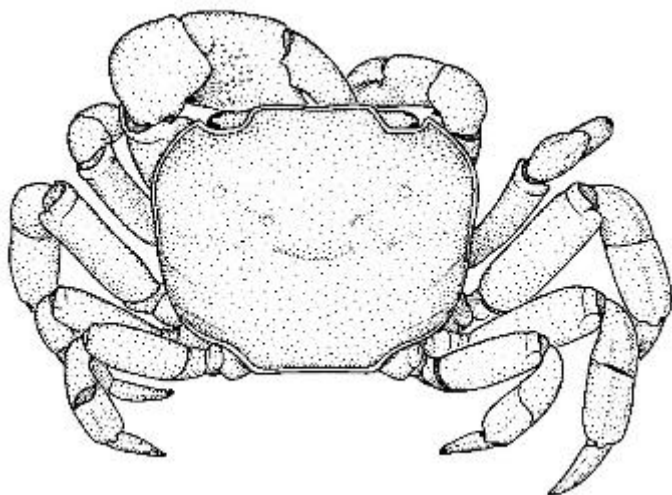

Japanese Shore Crab
Mottled Shore Crab
Four-Toothed Shore Crab

References

Poore, G.C.B. 2004. *Marine decapod Crustacea of southern Australia. A guide to identification (with chapter on Stomatopoda by Shane Ahyong)*. CSIRO Publishing: Melbourne. 574 pp.

Acknowledgements

Citation

Dane, E. & Poore, G.C.B. (2008) Purple Mottled Shore Crab (*Cyclograpsus granulatus*) Pest and Diseases Image Library. Updated on 12/06/2008 1:11:13 PM. Available online: <http://www.padil.gov.au>

Last Updated

12/06/2008 1:11:13 PM

Diagnostic Images

carapace

Caption: Drawing showing carapace shape

Source: Graham Miledge (artist),
Museum Victoria